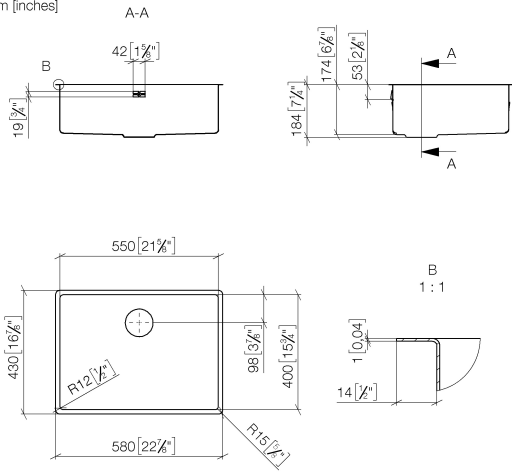

Single sink - Stainless Steel

38 551 003

- installation, on top or flush
- 550 x 400 mm
- sink depth 175 mm
- suitable for base units 600 mm
- radius 12 mm

Drain and overflow set not included in the scope of supply. See Required miscellaneous.

Drain and overflow set not included in the scope of supply. See Required miscellaneous.

Required miscellaneous

Pop-up waste and overflow with electronic control - Stainless Steel 10 410 003-85
 • 3½" electronic drain valve (TouchFlow)

Required miscellaneous

Pop-up waste and overflow closable by hand - Stainless Steel 10 400 003-85
 • 3½" drain valve closable by hand

Required miscellaneous

Pop-up waste and overflow with knob - Stainless Steel 10 405 003-85
 • 3½" strainer waste valve

Single sink - Stainless Steel

38 551 003

mm [inches]

Single sink - Stainless Steel

38 551 003

Spare parts list

No.	Item Number	Name	Quantity used	Delivery time
1	10 410 003-85	Pop-up waste and overflow with electronic control - Stainless Steel	1	2
2	10 400 003-85	Pop-up waste and overflow closable by hand - Stainless Steel	1	2
3	10 405 003-85	Pop-up waste and overflow with knob - Stainless Steel	1	2